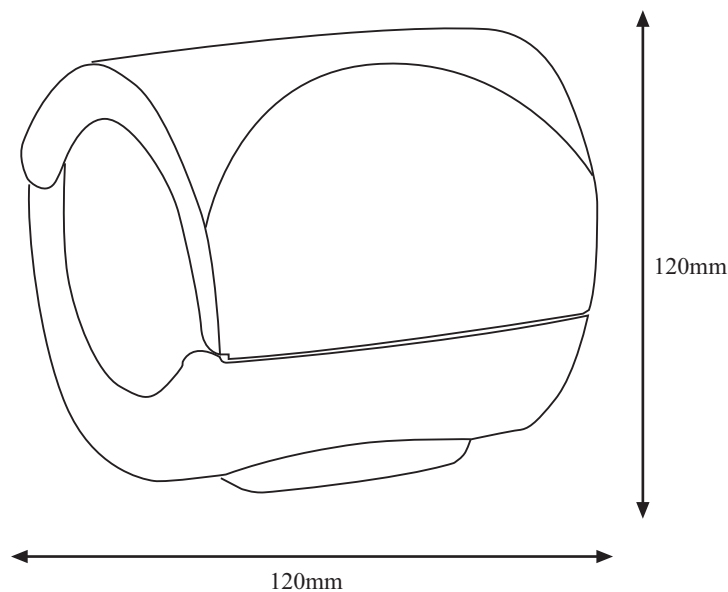

Durolla

SINGLE ROLL DISPENSER

Model 101

**Enhance the performance
of your washroom area**

Durolla
dispensing hygiene innovation

DUROLLA SINGLE TOILET ROLL DISPENSER MODEL 101

For Solid, Coreless and Cored Rolls

Easy to Use

Lid opens freely to replace new roll.

Installation

Provided with screws or stick on the wall with permanent tape.

Attractive Design

Enhances any bathroom.

Roll Size

Accommodates all standard roll sizes. Suitable for solid, coreless and cored rolls.

SPECIFICATIONS		
Description	Unit Dimension	Units per 20ft container
Durolla Single Roll Dispenser Model 101	W 120mm, 4.72" H 120mm, 4.72"	10,000

PAT: In principal countries of the world.

DUROLLA PRODUCTS NZ LTD