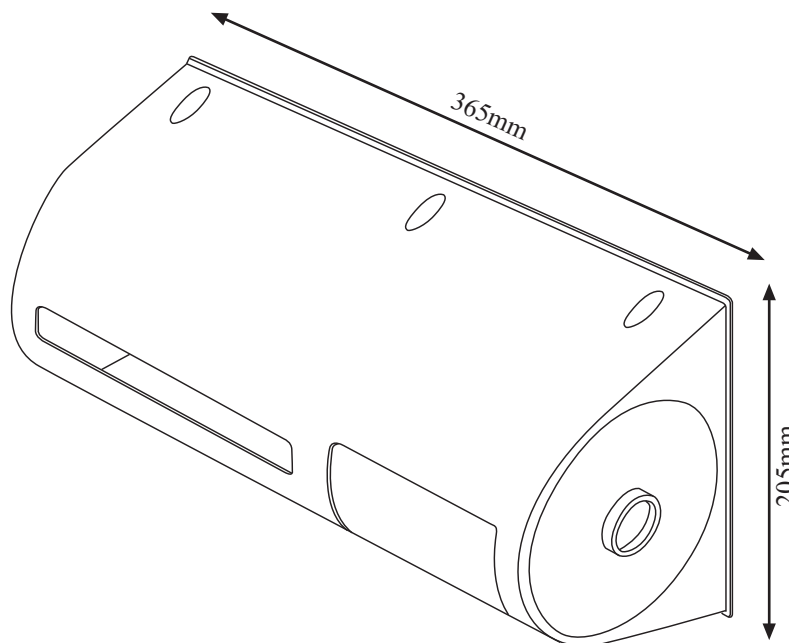

Duro//a

3 ROLL EAST/WEST TOILET ROLL DISPENSER

Model 230B

**Enhance the performance
of your washroom area**

Duro//a
dispensing hygiene innovation

DUROLLA E/W TOILET ROLL DISPENSER MODEL 230B

Functional design and washroom enhancement

Easy to Use

No moving parts to malfunction. The empty core is simply ejected by moving the new roll into place.

Reduces Servicing Costs

The two roll reserve (kept clean and secure) reduces time spent on ensuring that adequate supplies of tissue are available. The slotted front indicates at a glance the need for servicing.

Roll Size Accommodation

The dispenser has been designed to accommodate roll sizes up to 130mm (5.12") in diameter.

In special cases a custom core size will provide exclusive use for your tissue

SPECIFICATIONS		
Description	Unit Dimension	Units per 20ft container
Durolla 3 Roll E/W Toilet Roll Dispenser Model 230 B	W 365mm, 14.37" D 150mm, 5.90" H 205mm, 8.07"	3000