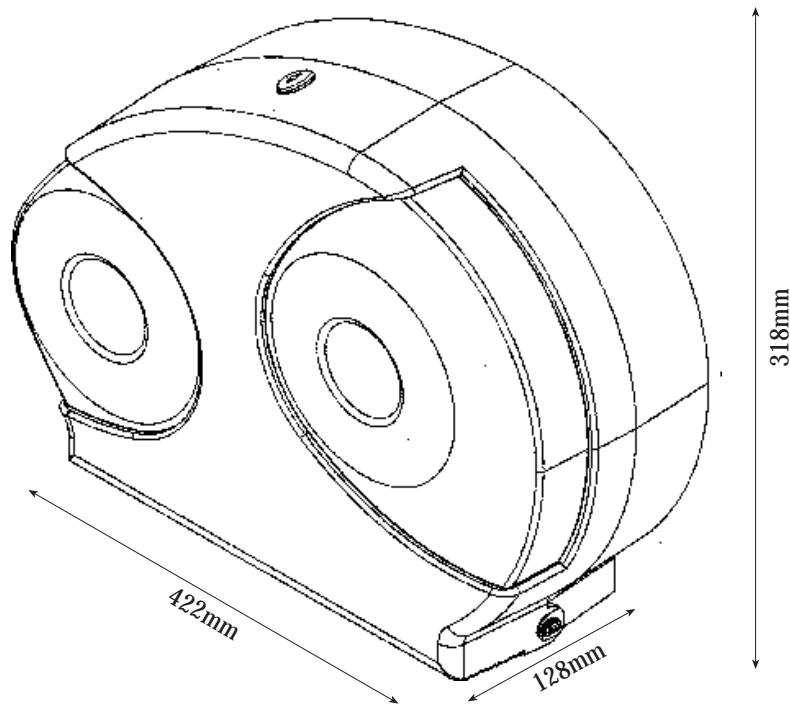

Durolla

CONTEMPORARY STYLED JUMBO DISPENSER WITH RESERVE

Model 800 JR

**Save time, money & enhance the
performance of your washroom area**

Durolla
dispensing hygiene innovation

DUROLLA JUMBO DISPENSER WITH RESERVE MODEL 800 JR

Strong robust construction with flowing lines and lockable cabinet. Oval design prevents cigarettes being placed on unit. No slides, recess or shelves to hide dangerous needles. Keeps paper dry and free from contamination.

Manufactured from high quality resins.

Holds roll size up to 255mm - 10.04".
Reserve roll 140mm - 5.51".

SPECIFICATIONS			
Description	Unit Dimension	Units per carton	Units per 20ft container
Jumbo Dispenser with reserve Model 800 JR	W 422mm, 16.61" D 128mm, 5.04" H 318mm, 12.52"	1	1600