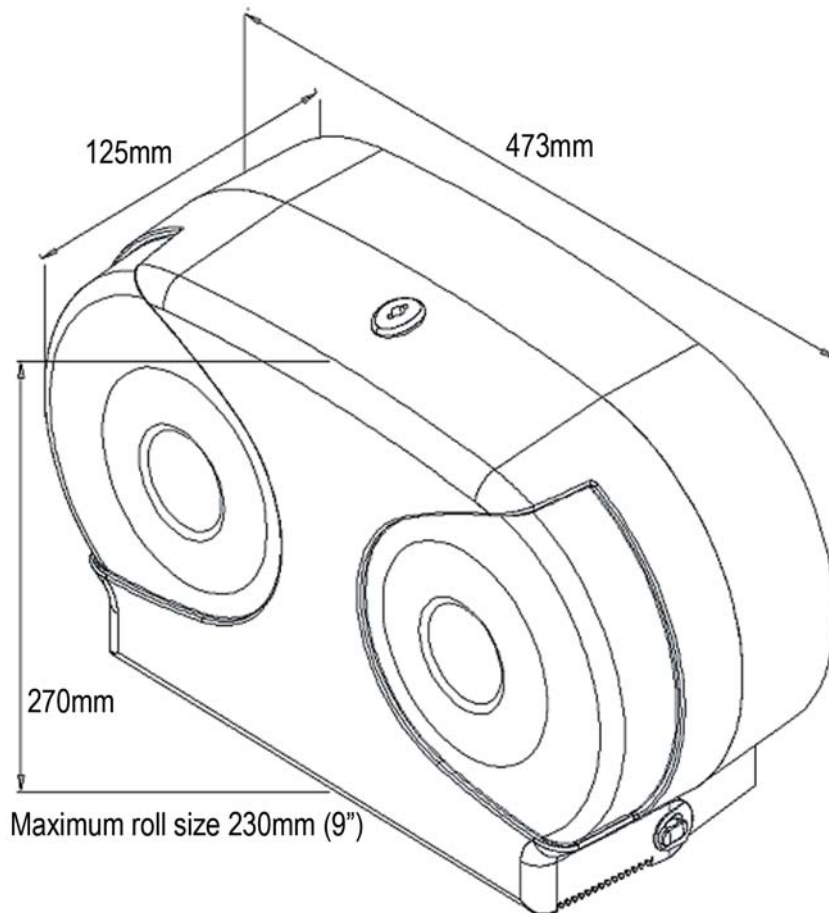

# DUROLLA DOUBLE JUMBO TOILET ROLL DISPENSER - MODEL 850 DJ

Strong robust construction with stylish contemporary design and lockable cabinet.

Manufactured from high quality resins.

Holds roll size up to 230mm (9")

SPECIFICATIONS		
Description	Unit Dimension	Units per 20ft container
Double Jumbo toilet roll dispenser <b>Model 850 DJ</b>	W 473mm, 18.62" D 125mm, 4.87" H 270mm, 10.62"	1700

**DUROLLA PRODUCTS NZ LTD**