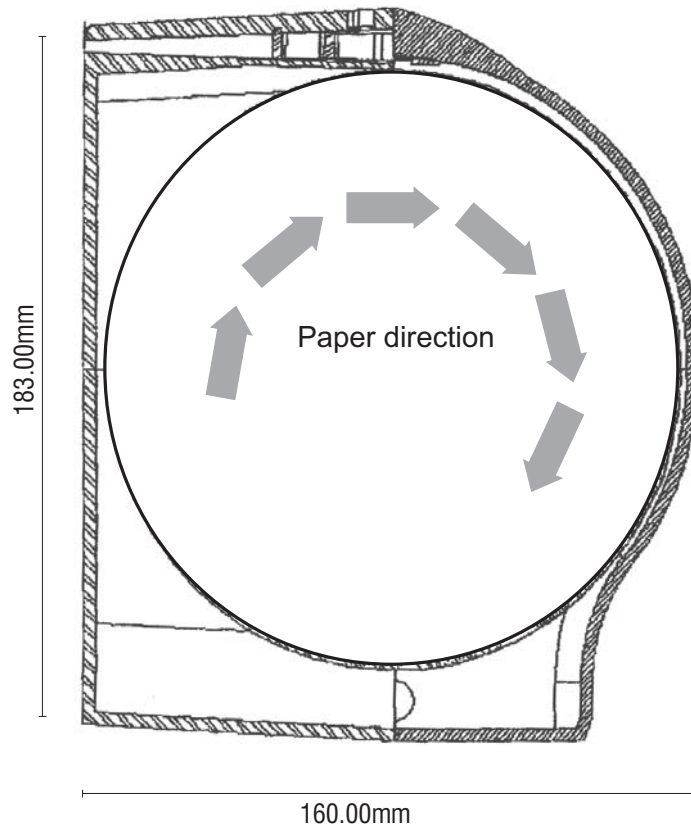

Duro//a

MINI ROLL TOWEL DISPENSER

Model 900 MRT

**Enhance the performance
of your washroom area**

Duro//a
dispensing hygiene innovation

DUROLLA MINI ROLL TOWEL DISPENSER MODEL 900 MRT

Strong robust construction with stylish contemporary design and lockable cabinet. Manufactured from high quality resin.

Holds roll size up to 150mm (5.9") diameter x 200mm (7.87") wide.

SPECIFICATIONS			
Description	Unit Dimension		Units per 20ft container
Mini Roll Towel Dispenser Model 900 MRT	W	215mm, 8.50"	4000
	D	160mm, 6.30"	
	H	183mm, 7.20"	