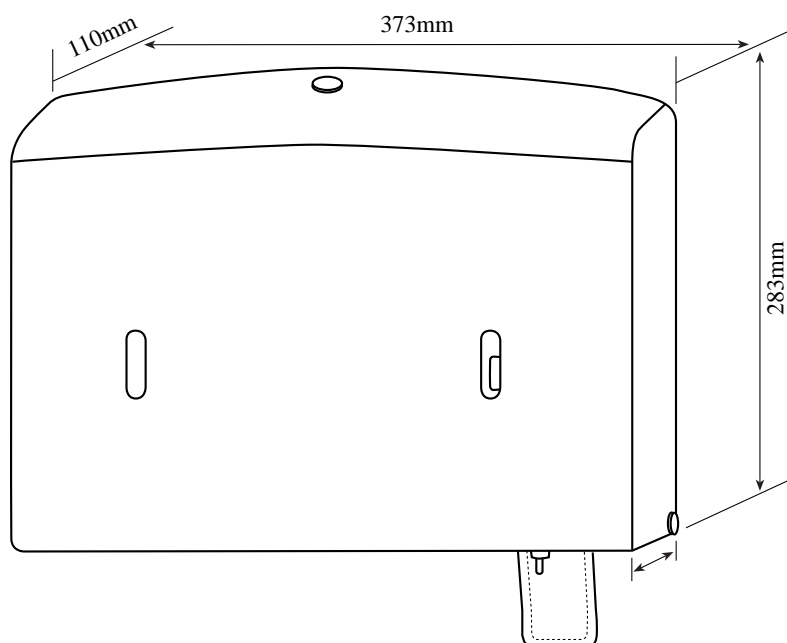

Duro//a

THE COMPLETE WASHROOM DUAL SOAP & TOWEL DISPENSER

Model 500 D - spray soap & Model 520 D - soap-pod

**Save time, money & enhance the
performance of your washroom area**

Duro//a
dispensing hygiene innovation

DUROLLA DUAL SOAP & TOWEL DISPENSER MODEL 500 D & MODEL 520 D

Lockable cabinet model of ABS and HIPS with a clean, attractive, hygienic appearance. Holds both multifold towel and hand soap. An option of either conventional soap or low cost, innovative spray soap is available. Folded towel width 75mm - 85mm (2.8" - 3.7")

Multi-options dispenser.

Model 500D-spray soap dispenses both multifolded towel and spray soap.

Model 520D-soap-pod dispenses both multi-folded towel and soap.

SPECIFICATIONS			
Description	Unit Dimension	Units per carton	Units per 20ft container
Dual Soap & Towel Dispenser	W 373mm, 14.7"	1	2448
Models 500 D - Spray Soap 520 D - Soap Pod	D 110mm, 11.14"		
	H 283mm, 15.12"		