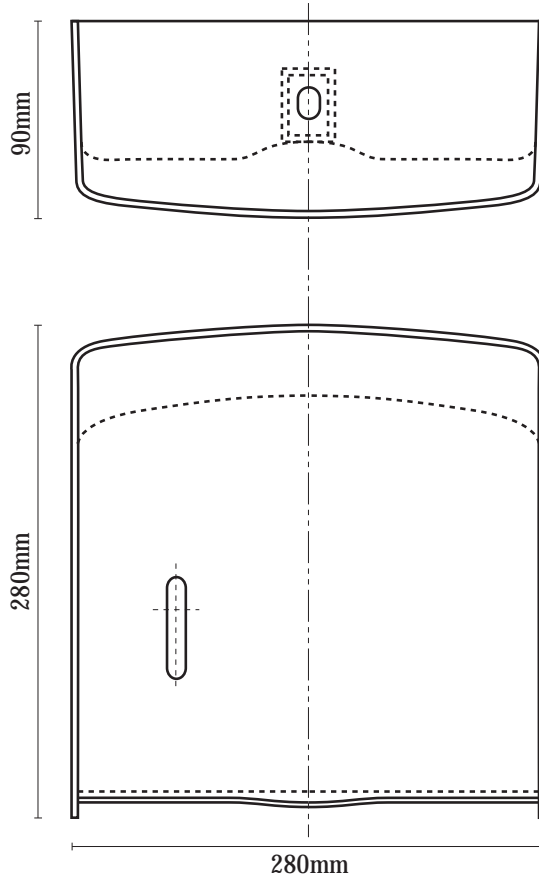

SUPERSLIM MULTIFOLD TOWEL DISPENSER

**Save time, money & enhance the
performance of your washroom area**

Model 700 SST

Durolla
dispensing hygiene innovation

Durolla

DUROLLA SUPERSLIM MULTIFOLD TOWEL DISPENSER MODEL 700 SST

Lockable cabinet model with a clean, attractive, hygienic appearance. Manufactured from high quality resins.

Holds multifold towels. Folded width 55mm - 65mm (2.16" - 2.56").

SPECIFICATIONS			
Description	Unit Dimension	Units per carton	Units per 20ft container
Superslim Multifold Towel Dispenser Model 700 SST	W 280mm, 11.02" D 90mm, 3.54" H 280mm, 11.02"	1	3700