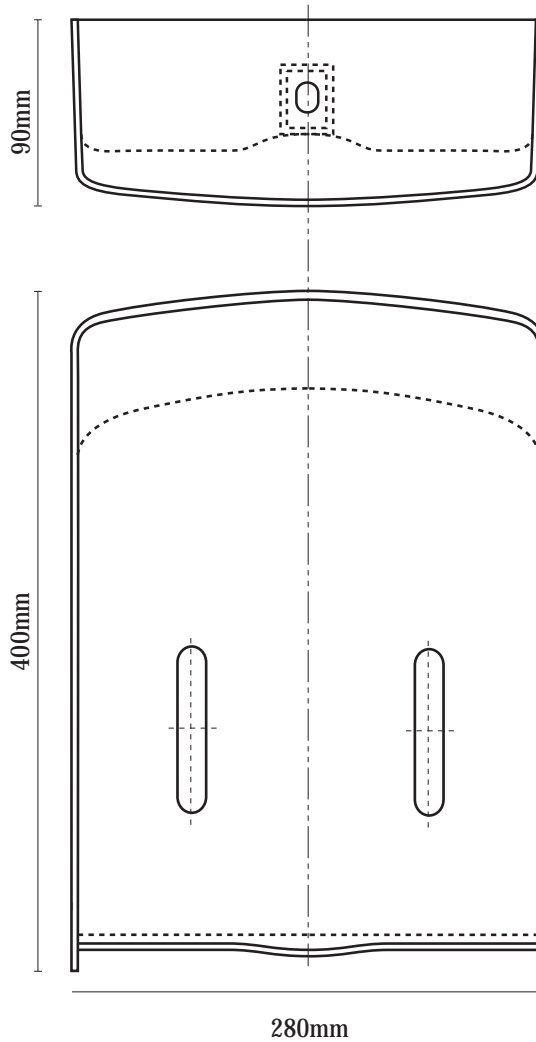

MAXI SUPERSLIM MULTIFOLD TOWEL DISPENSER

Save time, money & enhance the
performance of your washroom area

Model 710XSST

Durolla
dispensing hygiene innovation

Durolla

DUROLLA MAXI SUPERSLIM MULTIFOLD TOWEL DISPENSER MODEL 710 XSST

Lockable cabinet model with a clean, attractive, hygienic appearance. Manufactured from high quality resins.

Holds multifold towels. Folded width 55mm - 65mm (2.16" - 2.56").

SPECIFICATIONS			
Description	Unit Dimension	Units per carton	Units per 20ft container
Maxi Superslim Multifold Towel Model 710 XSST	W 280mm, 11.02" D 90mm, 3.54" H 400mm, 15.75"	1	2200