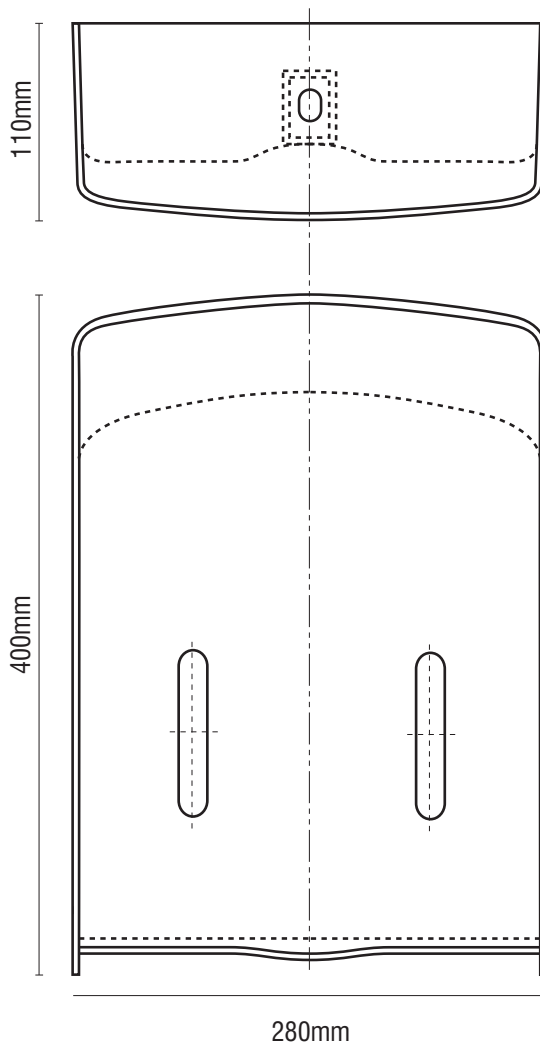

MAXISLIM MULTIFOLD TOWEL DISPENSER

Enhance the performance
of your washroom area

Model 730 XST

Durolla
dispensing hygiene innovation

Durolla

DUROLLA MAXISLIM MULTIFOLD TOWEL DISPENSER MODEL 730 XST

with twin option dispensing for half width towels

Lockable cabinet model with a clean, attractive, hygienic appearance. Manufactured from high quality resins.

Holds multifold towels. Folded width 75mm - 85mm (2.95" - 3.35").

SPECIFICATIONS		
Description	Unit Dimension	Units per 20ft container
Maxislim Multifold Towel Dispenser Model 730 XST	W 280mm, 11.02"	2300
	D 110mm, 4.33"	
	H 400mm, 15.75"	